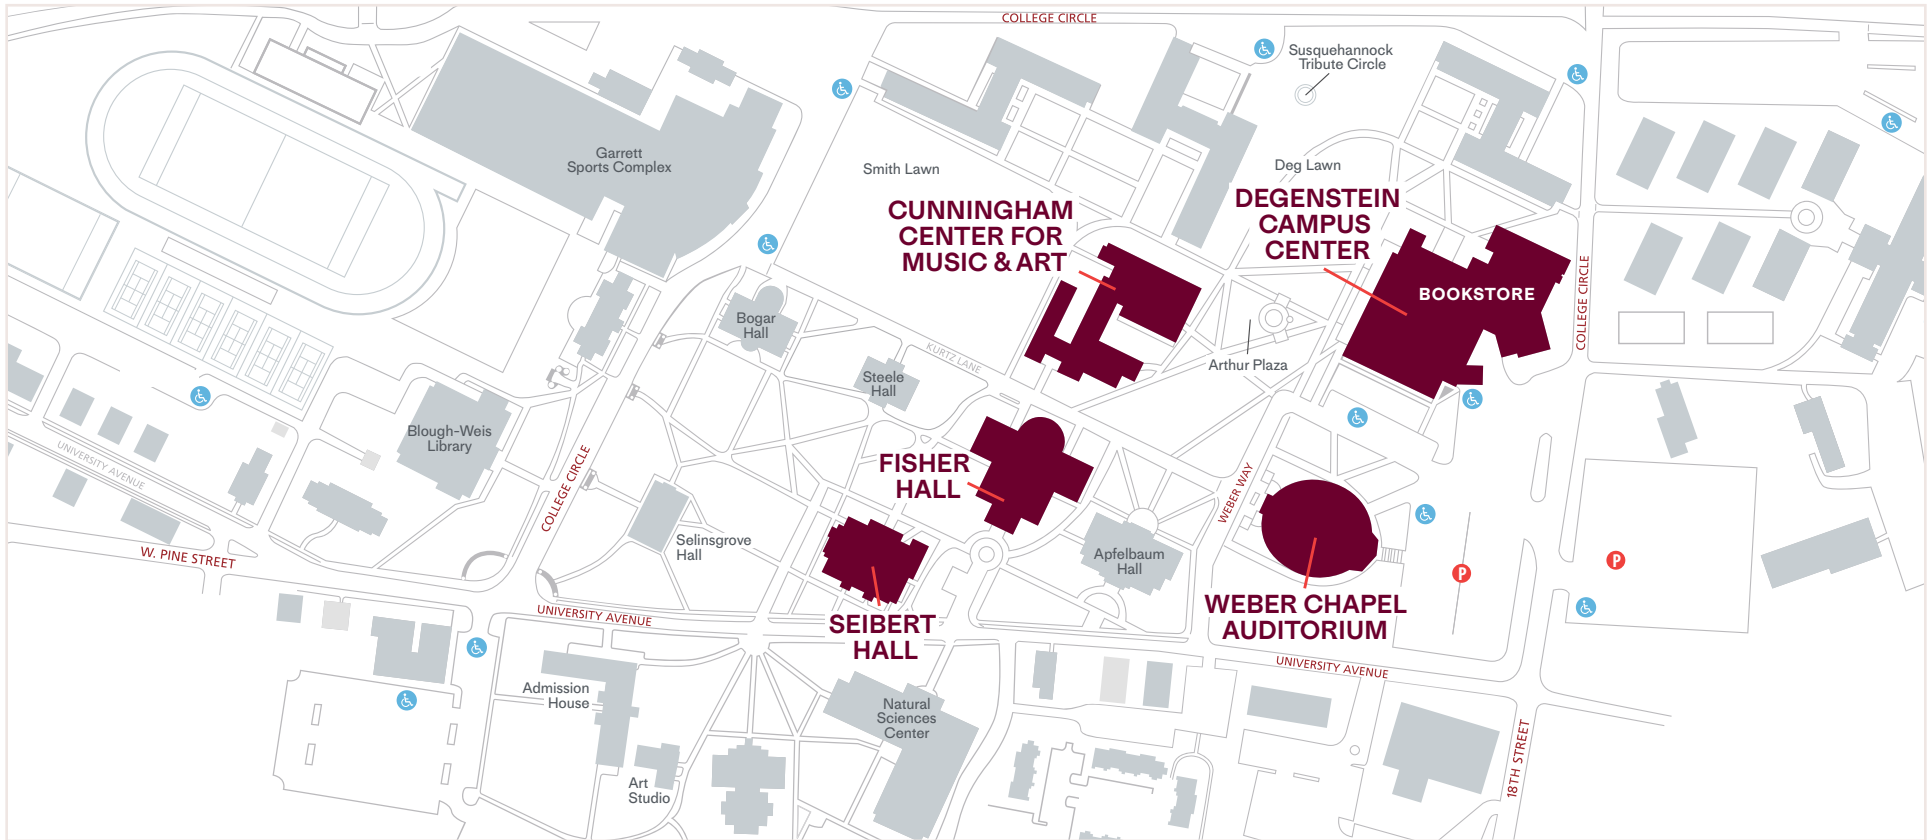

Arts & Events Guide Campus Map

P Guest Parking | **♿** Accessible/Disability Parking

Cunningham Center for Music & Art

- ▶ Stretansky Concert Hall

Degenstein Campus Center

- ▶ Degenstein Center Theater
- ▶ Lore Degenstein Gallery

Fisher Hall

- ▶ Faylor Hall

Seibert Hall

- ▶ Isaacs Auditorium

Weber Chapel Auditorium

- ▶ Weber Auditorium